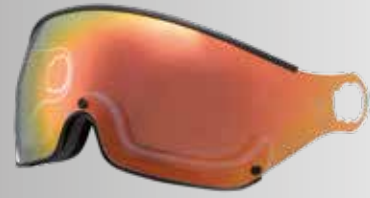

VQFR
TRANSP. FLASH RED