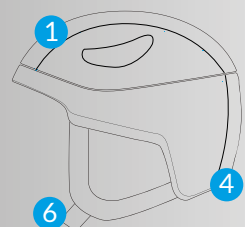

Size:

TG.48/50 cm

TG.51/54 cm

FUKSIA SHINY
JA321

BLACK SHINY
JA533

WHITE SHINY
JA143

BLUE PUFFO SHINY
JA330

SULPHUR SHINY
JA130

WIND BABY

- 1 - ABS shell
- 2 - Adjustable ventilation system
- 4 - Adjustable size system
- 6 - Micrometric buckle

Size:

TG.48/52 cm

TG.53/55 cm

SULPHR SHINY
WIBY330

WITHE SHINY
WIBY170

BLACK SHINY
WIBY533

RED SHINY
WIBY450

BLUE PUFFO SHINY
WIBY320

GARA

1 - ABS shell
4 - Adjustable size system
6 - Micrometric buckle

Size:

- TG.48/50 cm
- TG.50/53 cm
- TG.53/56 cm
- TG.55/58 cm
- TG.58/61 cm

WHITE SHINY
GA109

YELLOW SHINY
GA318