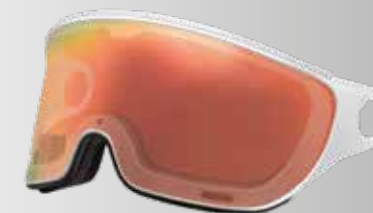

BLACK SHINY
GA909

ORANGE SHINY
GA30

ADVANCED

VAPF.1
POLAR PHOTOCHROMIC

VAFF.1
FLASH BLUE PHOTOCHROMIC

VAFR.1
TRANSPARENT FLASH RED

VAPF.2
POLAR PHOTOCHROMIC

VATF.2
TRANSPARENT SILVER MIRROR PHOTOCHROMIC